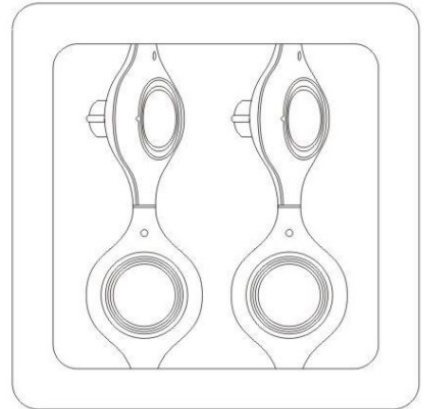

SPACE RECESSED

D96006

GENERAL

Series: Space
Brand: Milan
Division: Design
Mounting Type: Recessed
Mounting Location: Ceiling
Subcategory: Downlight

PHYSICAL

Shape: Square
Length (mm): 387
Length (in): 15 1/4
Width (mm): 387
Width (in): 15 1/4
Height (mm): 89
Height (in): 3 1/2
Light Distribution: Direct
Weight (kg): 3.2
Weight (lbs): 7
Diffuser: Glass - Sold Separately
Fixture Finish: Metallic Gray
Fixture Material: Metal

ELECTRICAL

Number of Lamps: 4
Lamp Type: LED Retrofit
Lamp Shape: MR16
Bulb Included: Bulb Not Included
Total Output Wattage (W): 20
Max. Wattage Per Lamp (W): 5
Lamp Base: GU10
Housing: Non - IC rated remodel housing is for use in non - insulated areas or where insulation is at least 3
Input Voltage (V): 120

LED

OPTICAL

RATINGS AND CERTIFICATIONS

Certified By: CSA Certified to UL and CSA Standards
IP rating: IP20

PROJECT
TYPE
NOTES
QUANTITY
DATE